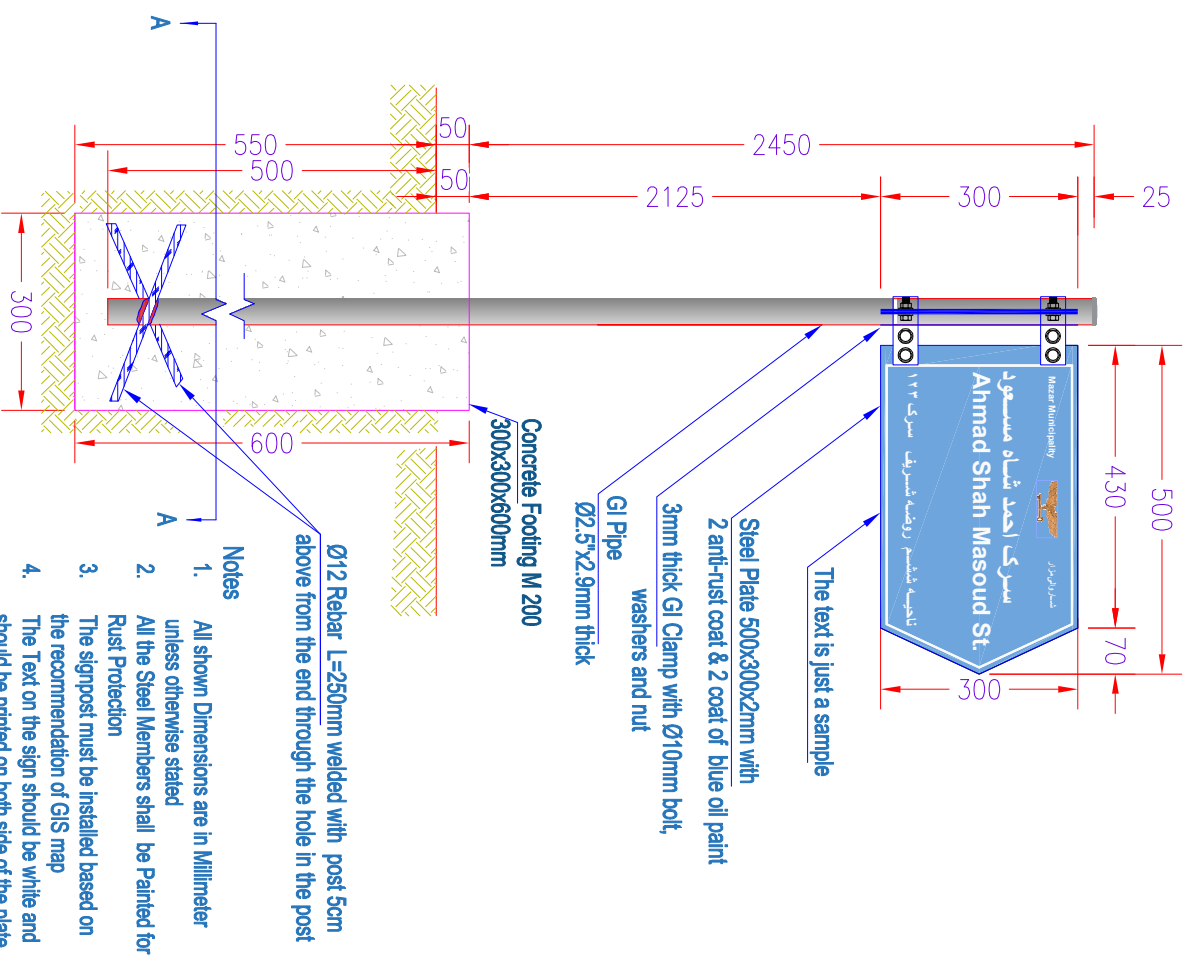

Street Sign Board Plan

Street Sign Board Detail Drawings

DMM

Urban Planning Department

Surveyed by : DMM

Drawn by : DMM

Checked by : DMM

Approved by : DMM

Date : 24.04.2018

1/2

Street Sign Post Drawing
of
DMM